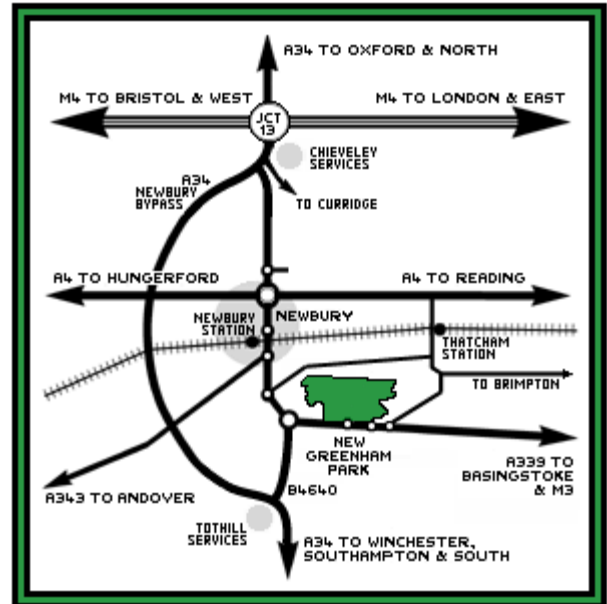

Directions to Mobile Productivity

Unit 40, Centerprise House
New Greenham Park
Newbury
RG19 6HP, UK
T +44 (0) 1635 817475

New Greenham Park is approximately 2.5 miles south-east of Newbury town centre on the site of the former Greenham Common airbase. The business park is accessed via the A339 and is within a 10 minute drive of J13 of the M4 and 5 minutes from the A34. The M3 at Basingstoke is approximately 15 miles away.

Driving from the M4 or M3 south:

- Take the A34 / A339 through Newbury Centre.
- Follow signs to Basingstoke A339 to go down a hill with St Gabriel's school on left.
- At large roundabout turn left to Basingstoke A339.
- After one mile, **go straight over** the first roundabout signposted to "New Greenham Park".
- Turn left at the second roundabout signposted to "New Greenham Park".
- After 200 metres take second right at "The Square".
- Go straight over the small road, Mobile Productivity is the middle unit (40) on your right. Opposite "Liberty House" entrance.

From Basingstoke (M3 East)

- After passing through the town of Headley keep left to Newbury at roundabout.
- Take 1st right at roundabout signposted to "New Greenham Park".
- After 200 metres take second right at "The Square".
- Go straight over the small road, Mobile Productivity is the middle unit (40) on your right. Opposite "Liberty House" entrance.

Local Hotels

<u>Hotel</u>	<u>Distance</u>	<u>Web info</u>
Hilton Newbury Centre	3 km (5 mins)	www1.hilton.com/en_US/hi/hotel/NBYHNNH-Hilton-Newbury-Centre-hotel/index.do
Regency Park	8 km (14 mins)	www.pedersengroup.co.uk/index.asp?HotelId=1&PageNameId=1
Donnington Valley	8 km (14 mins)	www.donningtonvalley.co.uk/